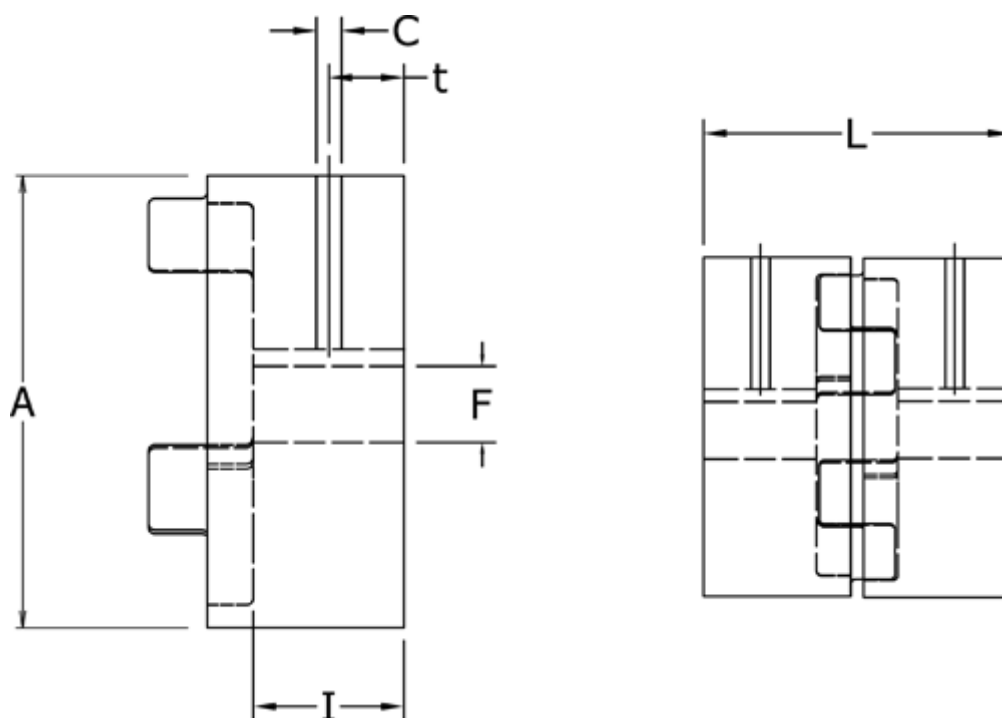

Article number: 3335014F010

Description: Coupling hub Klonex ES14
ALU Aluminium, Bore 10H7 mm w/keyway & setscrew

Measures

A = 30
C = M4
F = 10
I = 11
L = 35
t = 5.0